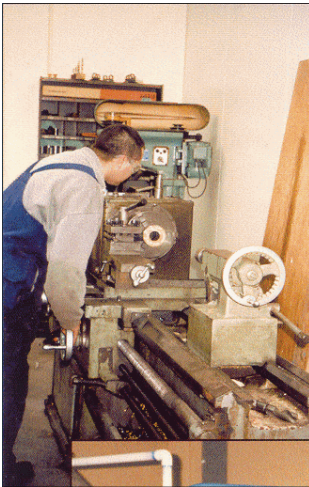

RobLaine

SERVICE

ROB LAINE'S SERVICE DIVISION IS FULLY EQUIPPED TO RESPOND TO ANY TYPE OF SERVICE CALL

ON SITE / IN-HOUSE:

- Qualified staff with combined service experience of over 30 years
- Fully equipped vehicles
- System evaluation and analysis of equipment to ensure reliability of installation
- Mechanical expertise backed by technical knowledge
- Unique capability of providing replacement or service of pump equipment throughout equipment life
- Service available on-site or in fully equipped workshop
- Manufacture of equipment means capability to repair or replace
- Programmed service for all types of pumps and installations
- Rapid response time for critical equipment failure